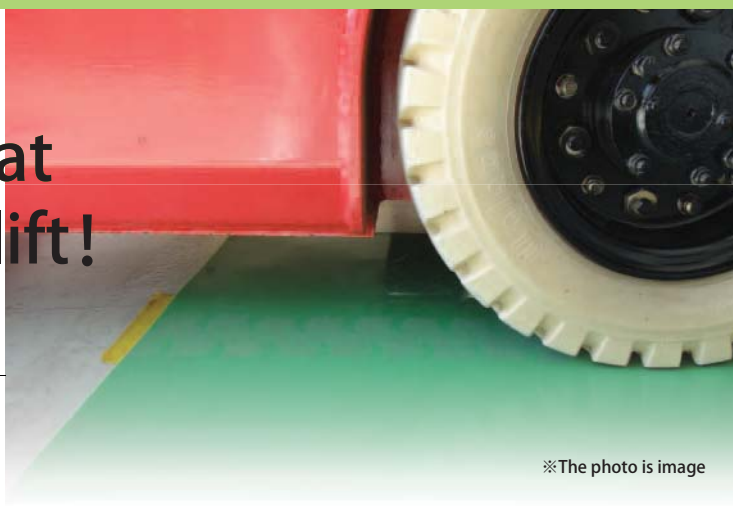

# Industry's first!! The birth of adhesive mat for the exclusive use of lift!

## Lift-mat™

- It is the dust removal mat that can be used repeatedly by adhesive of urethane.
- It can remove dirt of tire, just weight vehicles passing through.
- The dirt of mat can be cleaned simply by wiping.
- It does not give any extra garbage because you can use repeatedly.
- You can use longer, only initial investment.

※The photo is image

Most suitable in front of clean room

only indoors

Hand lift is also OK!

weight vehicles(total 3~4t) • AGV • forklift are also OK

It is suitable for indoor passage passed through forklift and in front of clean room.  
It catches the dirt of tire, just lift and AGV pass through.

# Lift-mat is the adhesive mat of new type. It makes use of self-adhesive of urethane that do not need peel off film.