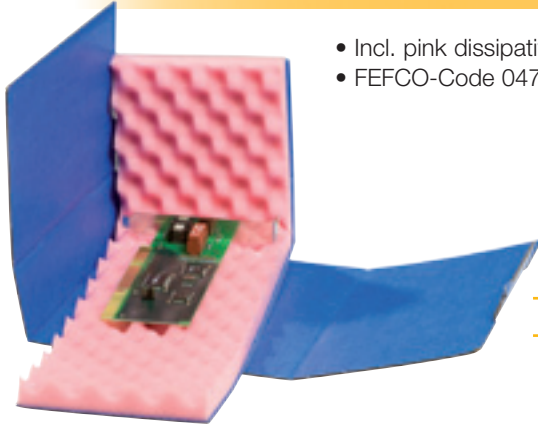

SAFESHIELD® SHIPPING BOXES - DELIVERED FLAT

- Incl. pink dissipative 20 mm PU foam, soft, profile 1:1
- FEFCO-Code 0473

Part Nr.	Inner sizes	Quantity
5510.907	200 x 140 x 50 mm	80 pcs

SAFESHIELD® E-PROM SHIPPING BOXES - DELIVERED FLAT

- Incl. 6 mm PE conductive foam
- FEFCO-Code 0400

Part Nr.	Inner sizes	Quantity
5510.902	95 x 30 x 15 mm	100 pcs
5510.908	100 x 60 x 15 mm	700 pcs
5510.909	100 x 120 x 15 mm	400 pcs

SAFESHIELD® SHIPPING BOXES - DELIVERED FLAT

- open, delivered flat without foam
- FEFCO-Code 0427

Part Nr.	Inner sizes	Quantity	Part Nr. of compatible foam inserts
5510.912	250 x 191 x 110 mm	100 pcs	4904.1.20 (Qty. 100 pcs)
5510.913	300 x 300 x 100 mm	100 pcs	4913.1.20 (Qty. 100 pcs)
5510.914	330 x 180 x 70 mm	100 pcs	4914.1.20 (Qty. 100 pcs)
5510.915	380 x 320 x 60 mm	100 pcs	4915.1.20 (Qty. 100 pcs)
5510.916	393 x 300 x 90 mm	100 pcs	4916.1.20 (Qty. 100 pcs)
5510.917	420 x 220 x 65 mm	100 pcs	4910.1.20 (Qty. 100 pcs)
5510.918	490 x 460 x 80 mm	100 pcs	4918.1.20 (Qty. 100 pcs)