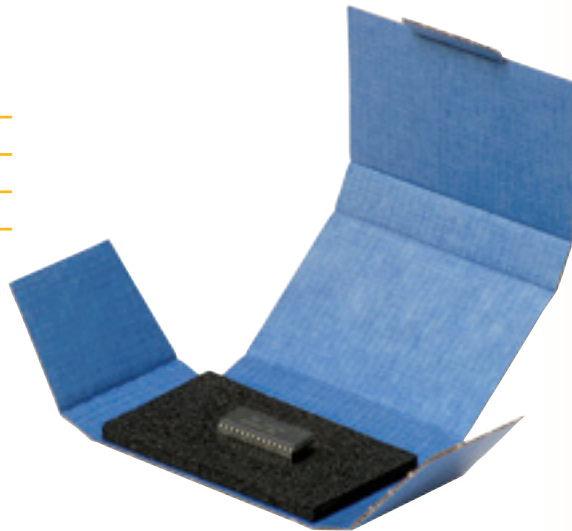

SAFESHIELD® SHIPPING BOXES - DELIVERED FLAT

- Incl. pink dissipative 20 mm PU foam, soft, profile 1:1
- FEFCO-Code 0473

Part Nr.	Inner sizes	Quantity
5510.907	200 x 140 x 50 mm	80 pcs

SAFESHIELD® E-PROM SHIPPING BOXES - DELIVERED FLAT

- Incl. 6 mm PE conductive foam
- FEFCO-Code 0400

Part Nr.	Inner sizes	Quantity
5510.902	95 x 30 x 15 mm	100 pcs
5510.908	100 x 60 x 15 mm	700 pcs
5510.909	100 x 120 x 15 mm	400 pcs

SAFESHIELD® SHIPPING BOXES - DELIVERED FLAT

- open, delivered flat without foam
- FEFCO-Code 0427

Part Nr.	Inner sizes	Quantity	Part Nr. of compatible foam inserts
5510.912	250 x 191 x 110 mm	100 pcs	4904.1.20 (Qty. 100 pcs)
5510.913	300 x 300 x 100 mm	100 pcs	4913.1.20 (Qty. 100 pcs)
5510.914	330 x 180 x 70 mm	100 pcs	4914.1.20 (Qty. 100 pcs)
5510.915	380 x 320 x 60 mm	100 pcs	4915.1.20 (Qty. 100 pcs)
5510.916	393 x 300 x 90 mm	100 pcs	4916.1.20 (Qty. 100 pcs)
5510.917	420 x 220 x 65 mm	100 pcs	4910.1.20 (Qty. 100 pcs)
5510.918	490 x 460 x 80 mm	100 pcs	4918.1.20 (Qty. 100 pcs)